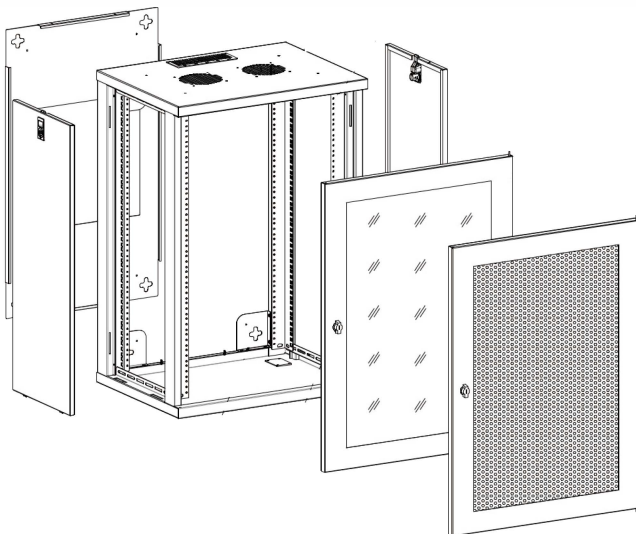

Wall Cabinets

DESCRIPTION

This Sframe™ Fullwelded Wall Cabinet line is designed with maximum protection and strength. Back panel is enhanced with extra layer of corner plates to ensure the sturdy mount for the networking and telecommunications equipments.

FEATURES

removable side panels

rack sizes from 6U up to 27U

rugged frame to support heavy loads

SPECIFICATIONS

- 19-in mounting width suitable for most networking equipments
- Conforms to industry standard ANSI/EIA-310-D mounting configuration
- Up to 90kg (200lbs) static load capacity
- Body and frame fabricated from cold rolled steel
- Matte black powder-coated finish (also available in white)

OPTIONS

- Wall Cabinets are offered with either single section or double section design depending on use case

Option: Single Section

Option: Double Section

CONFIGURATIONS

Sframe™ Wall Cabinets are offered in the following standard configurations