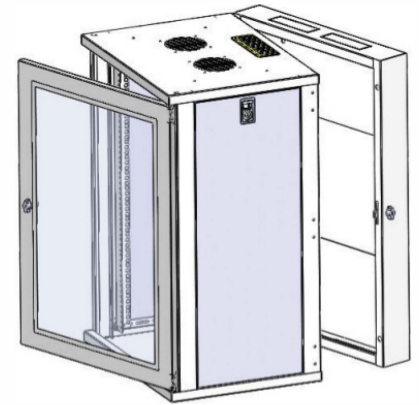

Wall Cabinets

DESCRIPTION

This Sframe™ Fullwelded Wall Cabinet line is designed with maximum protection and strength. Back panel is enhanced with extra layer of corner plates to ensure the sturdy mount for the networking and telecommunications equipments.

FEATURES

removable side panels

rack sizes from 6U up to 27U

rugged frame to support heavy loads

SPECIFICATIONS

- 19-in mounting width suitable for most networking equipments
- Conforms to industry standard ANSI/EIA-310-D mounting configuration
- Up to 90kg (200lbs) static load capacity
- Body and frame fabricated from cold rolled steel
- Matte black powder-coated finish (also available in white)

OPTIONS

- Wall Cabinets are offered with either single section or double section design depending on use case

Option: Single Section

Option: Double Section

CONFIGURATIONS

Sframe™ Wall Cabinets are offered in the following standard configurations