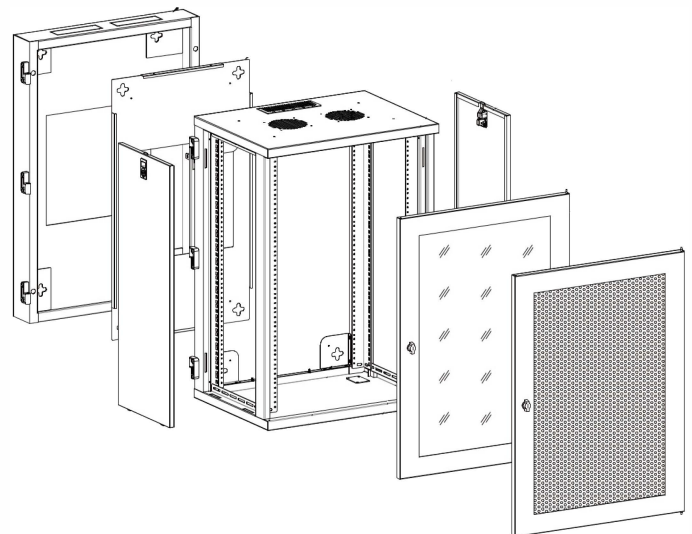

Wall Cabinets

DESCRIPTION

This Sframe™ Fullwelded Wall Cabinet line is designed with maximum protection and strength. Back panel is enhanced with extra layer of corner plates to ensure the sturdy mount for the networking and telecommunications equipments.

FEATURES

removable side panels

rack sizes from 6U up to 27U

rugged frame to support heavy loads

SPECIFICATIONS

- 19-in mounting width suitable for most networking equipments
- Conforms to industry standard ANSI/EIA-310-D mounting configuration
- Up to 90kg (200lbs) static load capacity
- Body and frame fabricated from cold rolled steel
- Matte black powder-coated finish (also available in white)

OPTIONS

- Wall Cabinets are offered with either single section or double section design depending on use case

Option: Single Section

Option: Double Section

CONFIGURATIONS

Sframe™ Wall Cabinets are offered in the following standard configurations