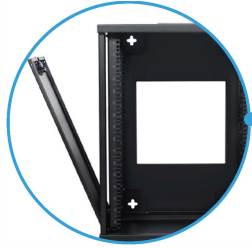

Wall Cabinets

DESCRIPTION

This Sframe™ Fullwelded Wall Cabinet line is designed with maximum protection and strength. Back panel is enhanced with extra layer of corner plates to ensure the sturdy mount for the networking and telecommunications equipments.

FEATURES

removable side panels

rack sizes from 6U up to 27U

rugged frame to support heavy loads

SPECIFICATIONS

- 19-in mounting width suitable for most networking equipments
- Conforms to industry standard ANSI/EIA-310-D mounting configuration
- Up to 90kg (200lbs) static load capacity
- Body and frame fabricated from cold rolled steel
- Matte black powder-coated finish (also available in white)

OPTIONS

- Wall Cabinets are offered with either single section or double section design depending on use case

Option: Single Section

Option: Double Section

CONFIGURATIONS

Sframe™ Wall Cabinets are offered in the following standard configurations